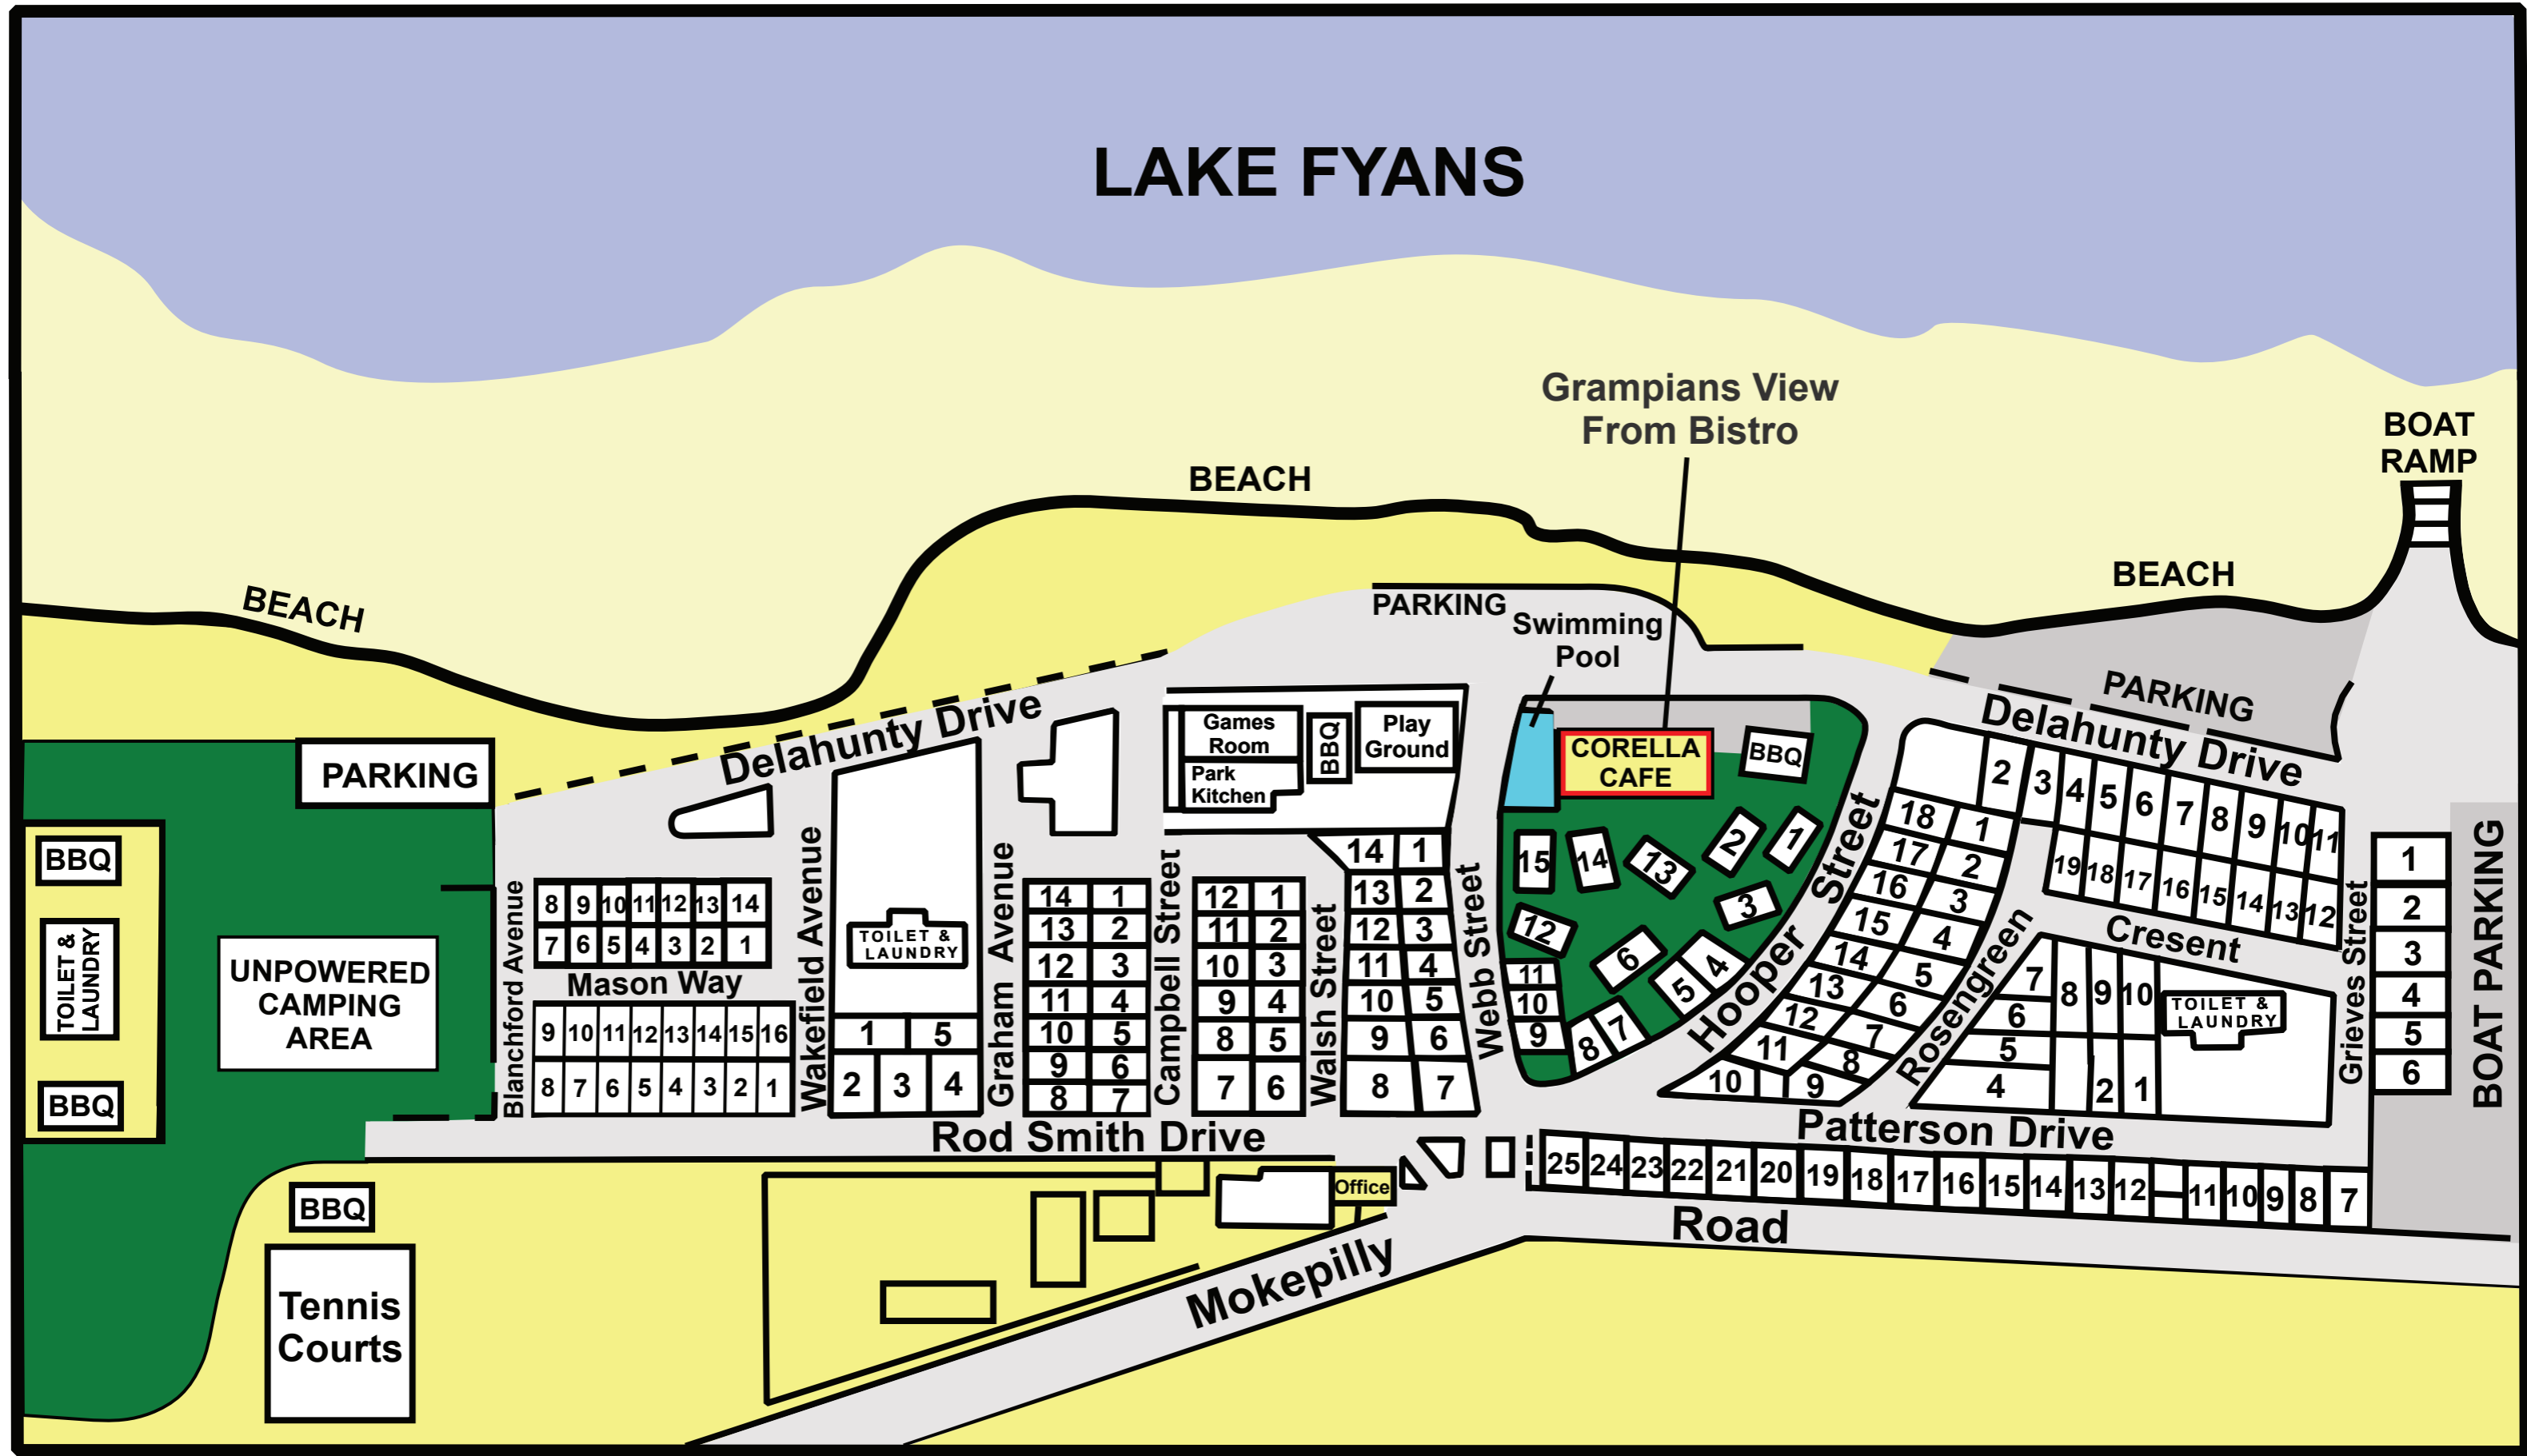

# LAKE FYANS

BEACH

Grampians View  
From Bistro

BOAT  
RAMP

BEACH

BEACH

PARKING

Swimming  
Pool

TOILET &  
LAUNDRY

UNPOWERED  
CAMPING  
AREA

BBQ

Blanchford Avenue

8	9	10	11	12	13	14
7	6	5	4	3	2	1

Mason Way

9	10	11	12	13	14	15	16
8	7	6	5	4	3	2	1

Wakefield Avenue

TOILET &  
LAUNDRY

1	5	
2	3	4

Graham Avenue

14	1
13	2
12	3
11	4
10	5
9	6
8	7

Campbell Street

12	1
11	2
10	3
9	4
8	5
7	6

Wash Street

14	1
13	2
12	3
11	4
10	5
9	6
8	7

Grievess Street

1
2
3
4
5
6

BOAT PARKING

Rod Smith Drive

25	24	23	22	21	20	19	18	17	16	15	14	13	12	11	10	9	8	7
----	----	----	----	----	----	----	----	----	----	----	----	----	----	----	----	---	---	---

Road